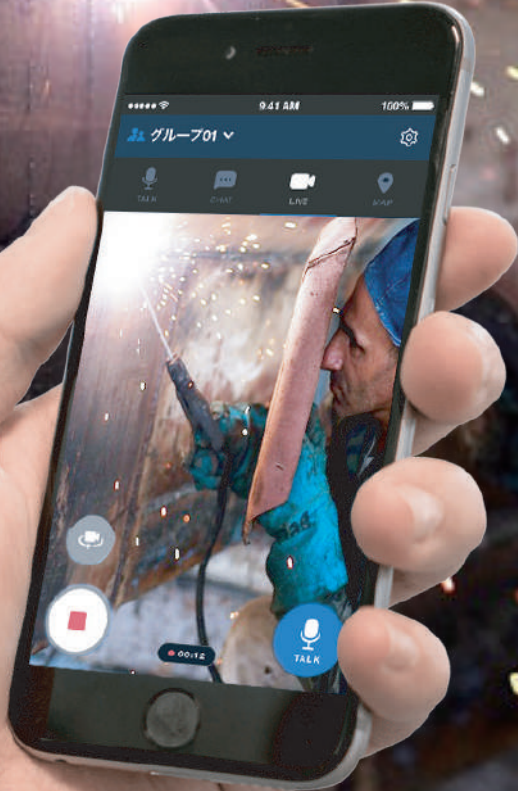

Live broadcast the current situation on field

By sharing the situation of the site with live broadcast, things that are difficult to communicate with words, accurate information sharing is possible by video + voice. You can share video very smoothly anywhere in the world.

Wearable cameras and also planned to support smart watches!

You can use Buddycom with a wearable camera fixed to the chest of your uniform or by fixing it to a helmet.

Usage scene

SECURITY

Custom-order uniforms with a "smartphone case" on their chests, allowing them to simultaneously monitor the security site at the center.

TRACK

The status of the track after an earthquake or trouble can be broadcast, and the center can check the details in real time and check again later.

Livecast is one of the plans for Buddycom

Buddycom is a smartphone App for professional people in the field.